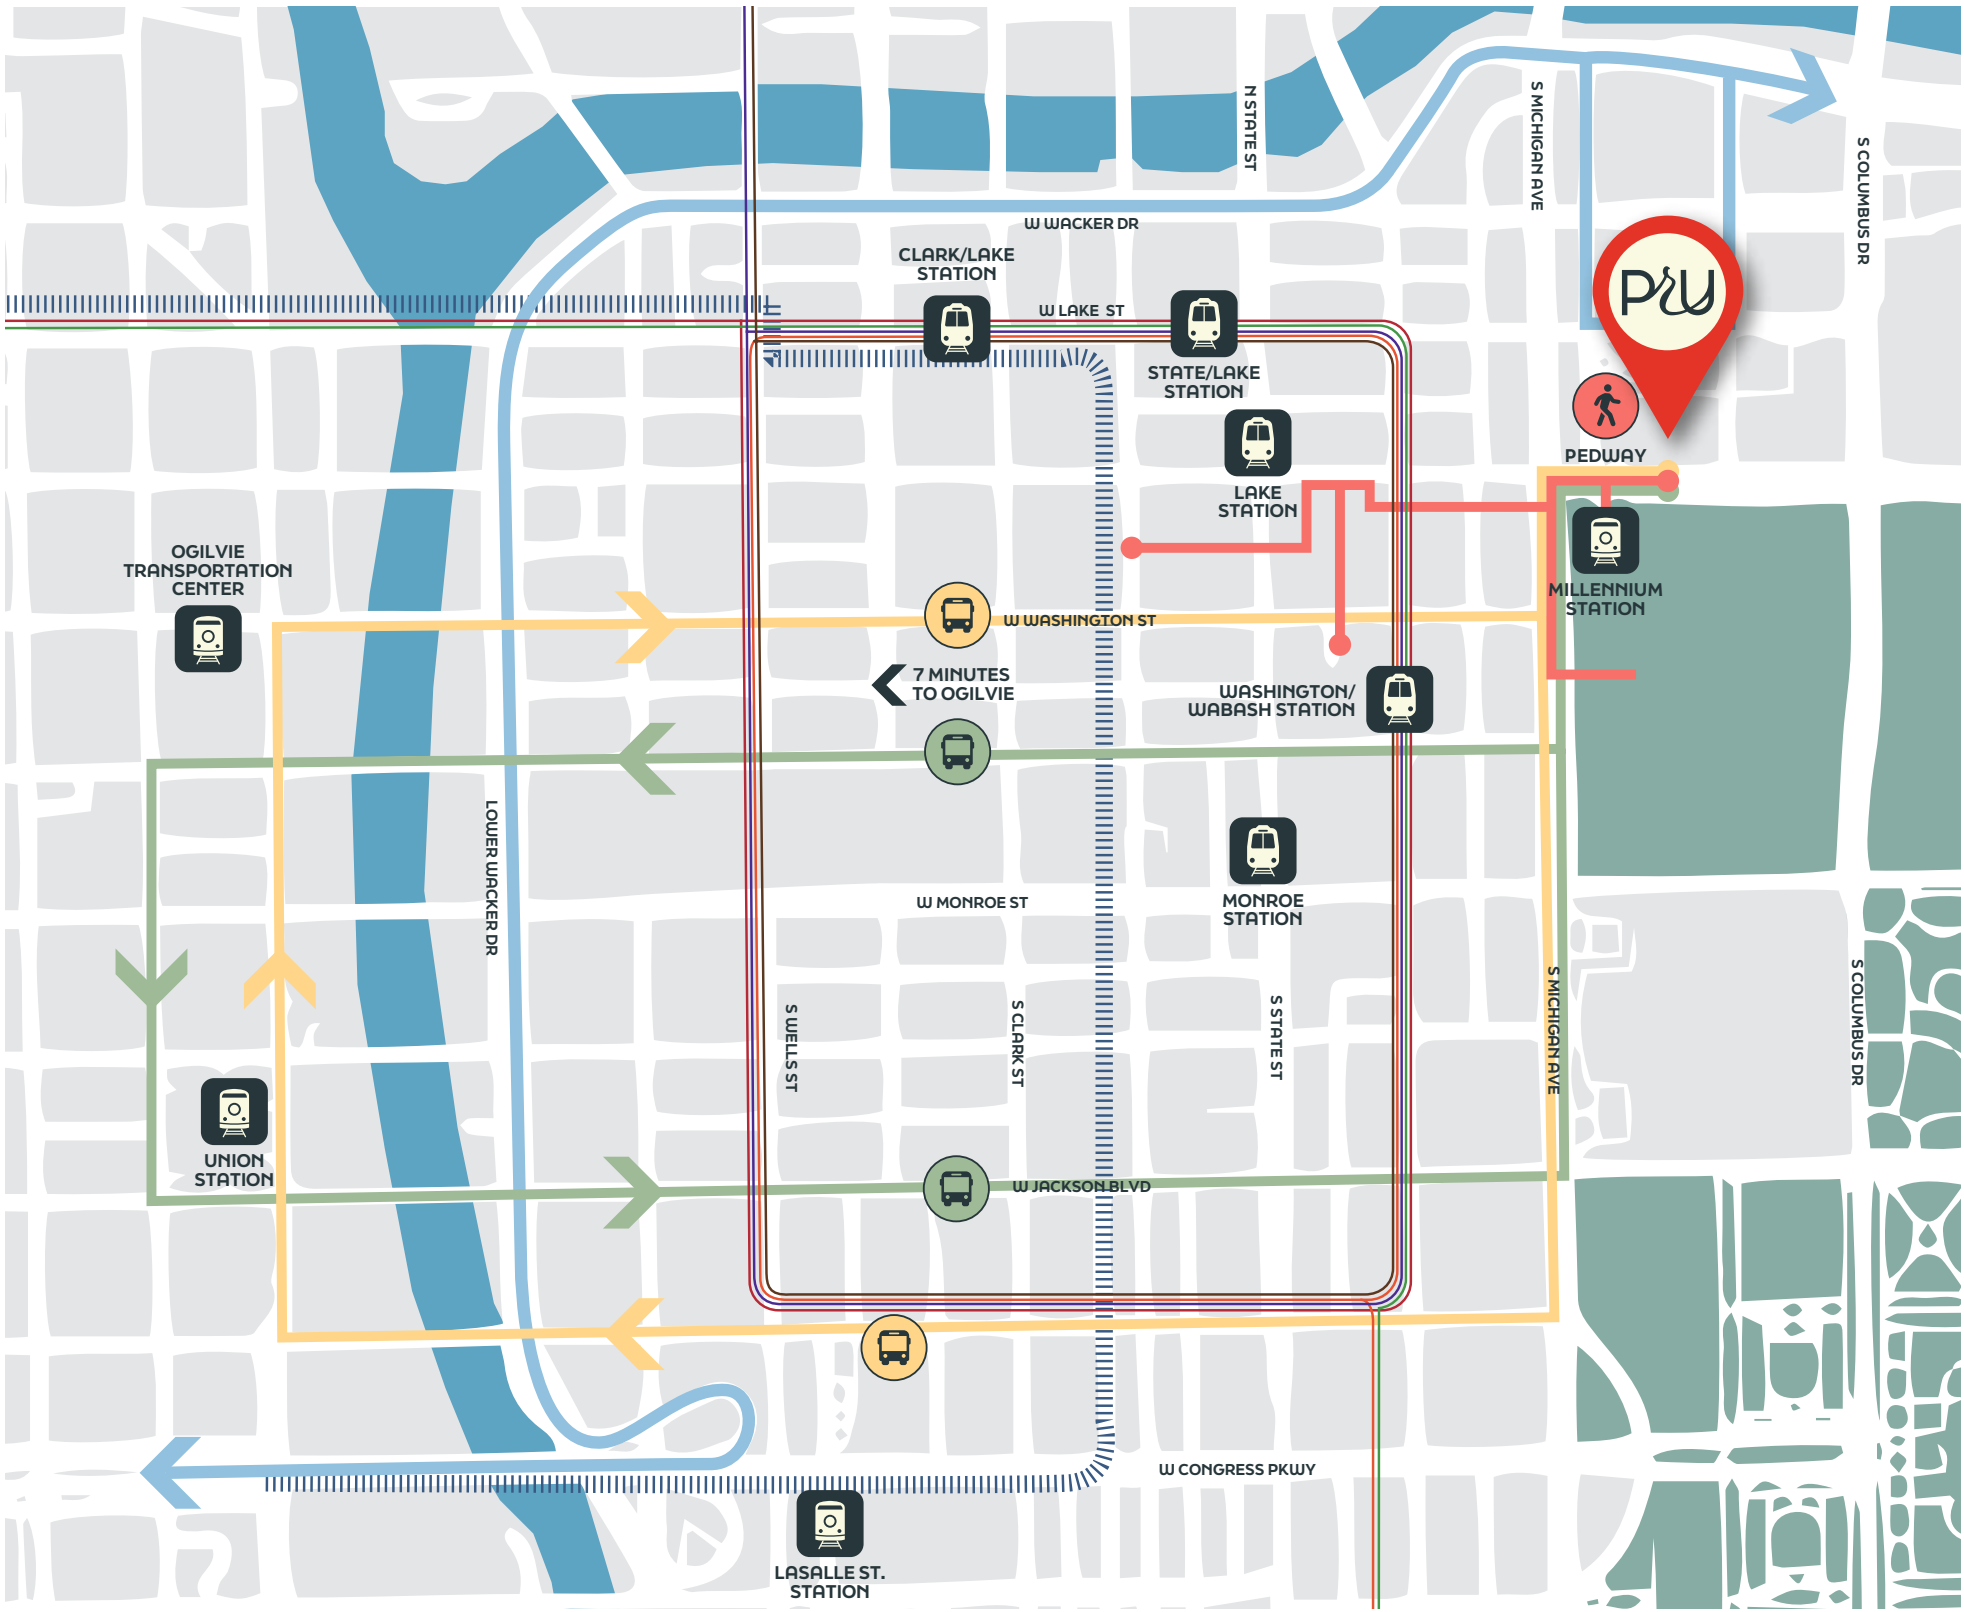

PEDWAY ACCESS MAP

ACCESSIBILITY PERKS

- 608 parking spaces
- Secure bike room
- Free, electric shuttle service to Ogilvie, Union and LaSalle stations

LEGEND

- Pedway
- Shuttle Morning Route
- Shuttle Morning Stop
- Shuttle Evening Route
- Shuttle Evening Stop
- BRT Protected Bike Lane
- CTA Station
- Lower Wacker

ONE PRU ENTRANCE
130 E. Randolph Street, Chicago, IL 60601

TWO PRU ENTRANCE
180 N. Stetson, Chicago, IL 60601

THEPRULIFE.COM